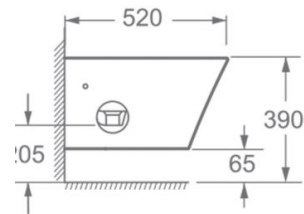

Wall-hung bidet New Ronda

Ref. 4513RS

520x360x300 mm

Features

520x360x325 mm
Wall - hung bidet
Antibacterial
Weight 23 kg
Units per palet 20