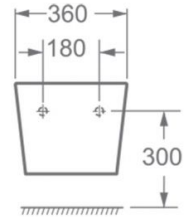

Wall-hung bidet New Ronda

Ref. 4513RS

520x360x300 mm

Features

520x360x325 mm
Wall - hung bidet
Antibacterial
Weight 23 kg
Units per palet 20