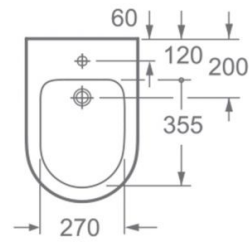

Wall-hung bidet New Ronda

Ref. 4513RS

520x360x300 mm

Features

520x360x325 mm
Wall - hung bidet
Antibacterial
Weight 23 kg
Units per palet 20